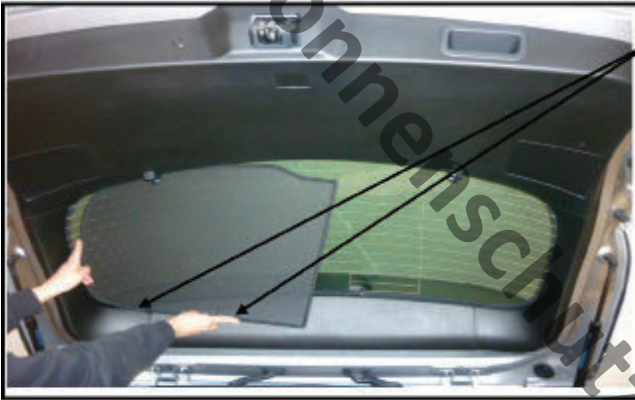

QUARTER LIGHT SHADE INSTALLATION

Installation

MAZDA CX5 5DR

MAZ-CX5-5-A

REAR SHADE INSTALLATION

Repeat on the opposite tailgate shade.

Installation

MAZDA CX5 5DR